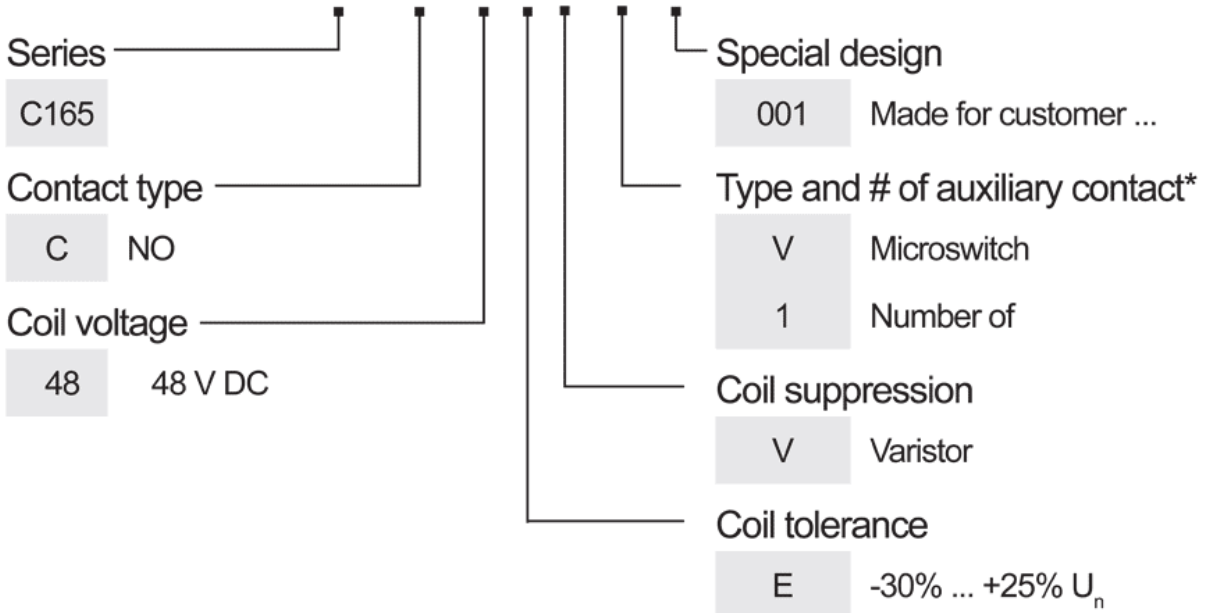

Ordering code: Contactor for battery voltages

Example: **C165 C/ 48EV-V1 001**

* Microswitch (to be ordered separately), 1 switch max. possible

Special variant

If you need a special variant of the contactor, please do not hesitate to contact us. Maybe, the type of contactor you are looking for is among our many special designs. If not, we can also supply customized designs. In this case, however, minimum quantities apply.